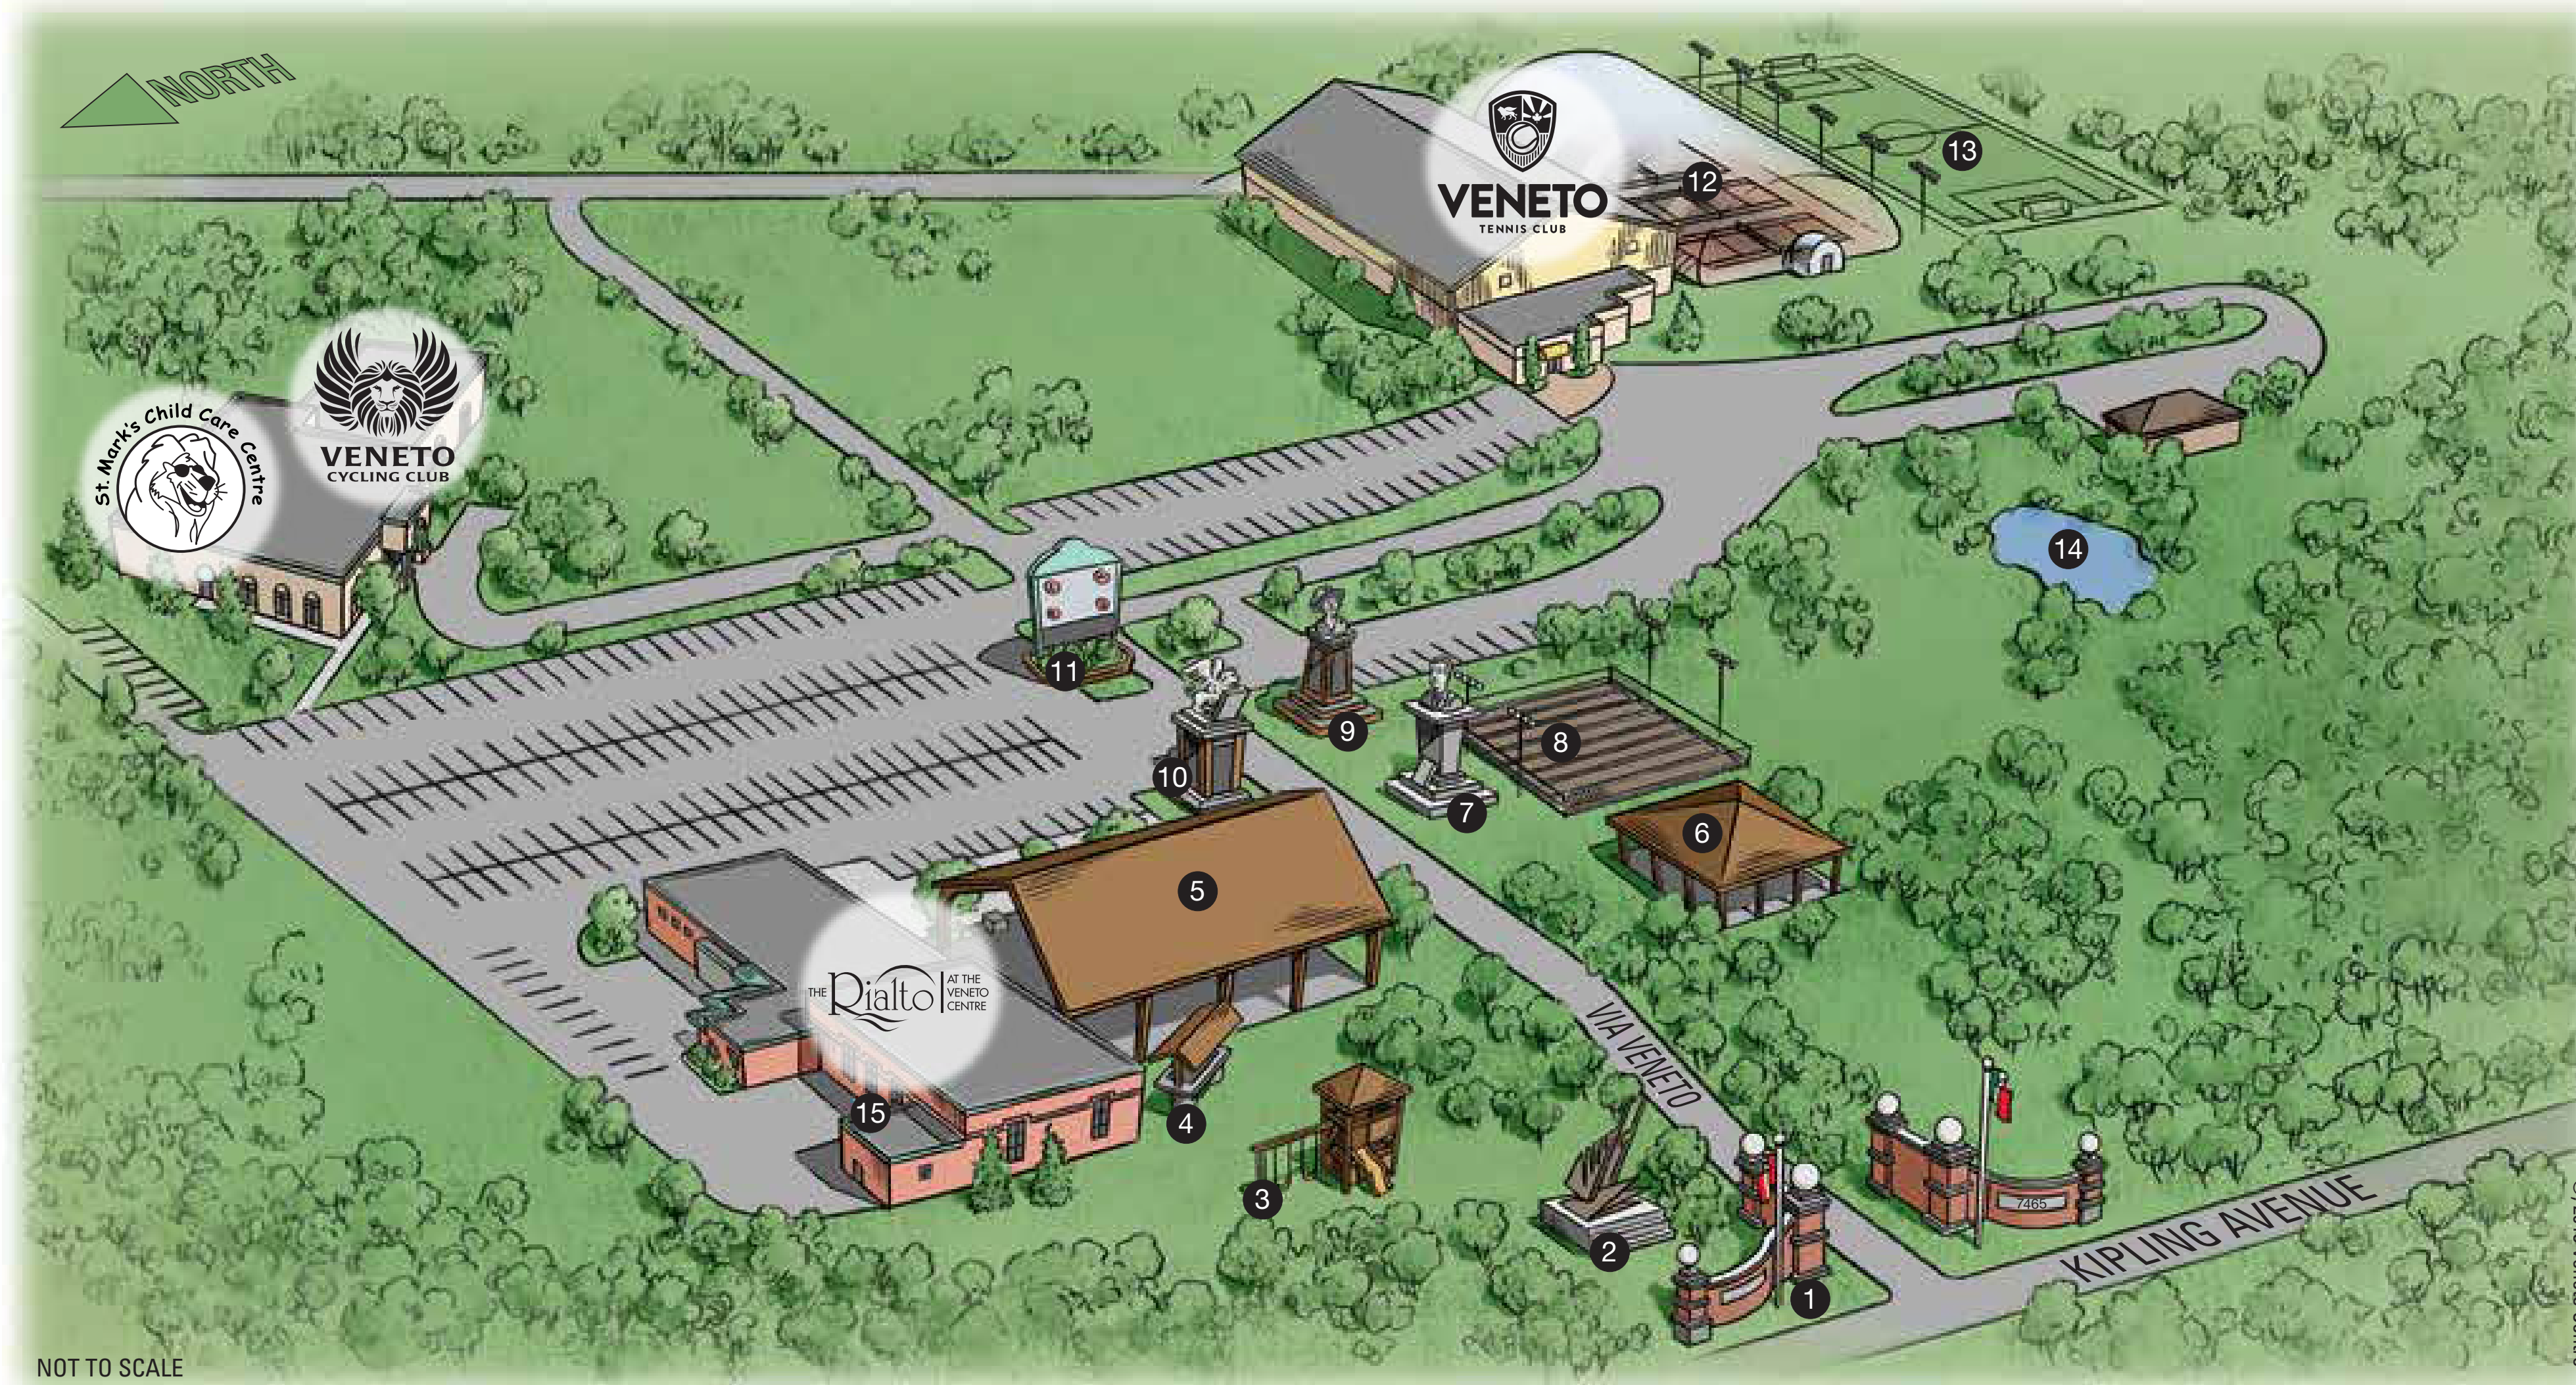

7465 KIPLING AVENUE, WOODBRIDGE, ONTARIO L4L 1Y5 CANADA | 905.851.5551 | VENETOCENTRE.COM

NOT TO SCALE

© 2016 Veneto Centre

VENETO CENTRE SITE MAP LEGEND

- | | | | | |
|--|--------------------------|---------------------------------|--|-------------------------------|
| 1 7465 Kipling Avenue - Entrance Gates | 4 Outdoor Charcoal Grill | 7 The Giorgio Perlasca Monument | 10 The Veneto Federation Lion Monument | 13 Luminated Soccer Field |
| 2 The Giovanni Caboto Monument | 5 Events Pavilion | 8 8 Luminated Bocce Courts | 11 Central Wayfinding Sign | 14 Pond |
| 3 Children's Play & Swing Set | 6 Gazebo | 9 The Bersaglieri Monument | 12 4 Clay Court Tennis Dome | 15 Main Administration Office |